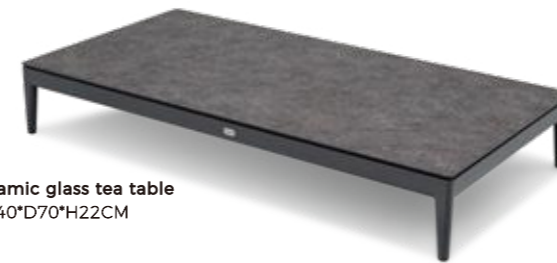

# Caribbean

Alum. mini corner sofa  
set with teak tea table

**Vitoria**  
Corner fabric sofa  
set with tea tables

Fabric 3person left sofa  
W230\*D92\*H67CM

Fabric 3person right sofa  
W230\*D92\*H67CM