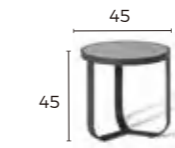

Green love basket  
SP-DQS074

Round dinner table  
dia1300  
SP-DQS144

**RAVENNA**

Rope dinner chair  
SP-DQS153

Tinner -L  
SP-DQS162

Square ottoman  
SP-DQS058

Small side glass table  
SP-DQS067

Blue love basket  
SP-DQS075