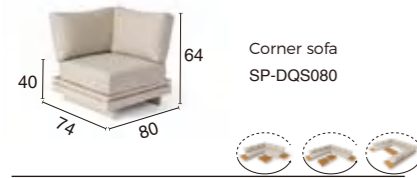

ELEMENT SOFA SET