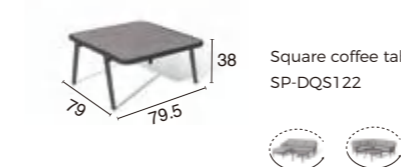

LUVIA SOFA SET