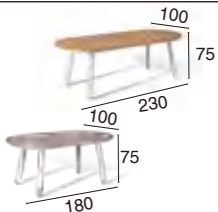

ELSA

ONDA

RAVENNA SOFA SET

ATLANTA SOFA SET

AXIS EXTENDED

RAVENNA DAYBED

ATLANTA SUNLOUNGER

PARIS EXTENDED

TINNER

LOVE BRASKET

RAVENNA

BEAN

EBER SOFA SET

RAVENNA DAYBED

RAVENNA ROUND SUNG

YACHT

LIZ

RAVENNA SUNLOUNGER

MILAN