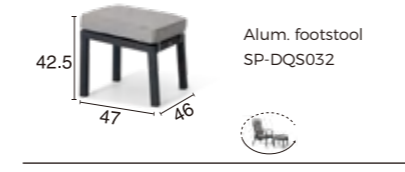

Textilene dinner chair  
SP-DQS028

Rope dinner chair  
SP-DQS029

**FINO**

Textilene rope chair  
SP-DQS030

**VITO**

Alum.textilene  
reclining chair  
SP-DQS031

Alum. footstool  
SP-DQS032

**LILLY**