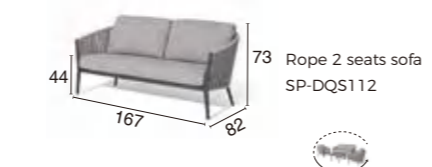

LUVIA SOFA SET