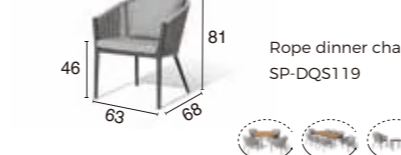

LUVIA SOFA SET