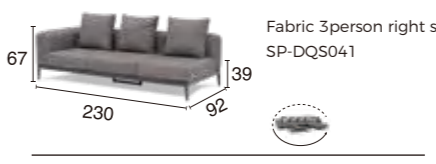

ATLANTA SOFA SET

ATLANTA SUNLOUNGER

ATLANTA DINNER SET

ATLANTA DINNER SET

BELLA

AXIS

AXIS EXTENDED

NOA

AIMMI

YACHT

YACTIE

YACHTIE

PIER

ZEN

TIMMI

FINO

VITO

LILLY

PETER

RAVENNA

VITORIA

AEGEAN

AEGEAN

BAY

LEIS