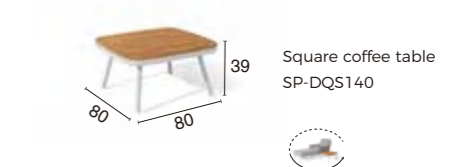

TOMA SOFA SET