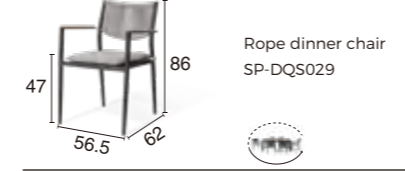

Textilene rope chair
SP-DQS030