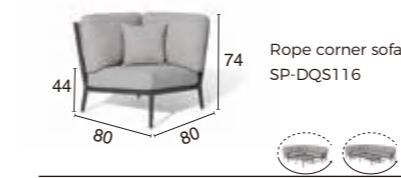

LUVIA SOFA SET