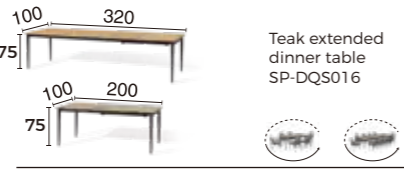

Teak extended
dinner table
SP-DQS017

AXIS EXTENDED

Teak extended
dinner table
SP-DQS016