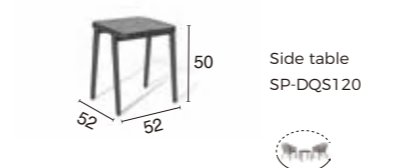

LUVIA SOFA SET