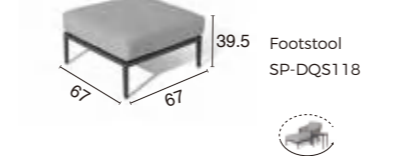

LUVIA SOFA SET