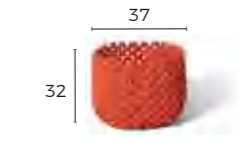

Fabric armchair  
SP-DQS146

**RAVENNA DAYBED**

Daybed  
SP-DQS155

Bed model-2  
SP-DQS164

2Seater right section  
SP-DQS060

**RAVENNA ROUND SUNG**

Rope lounge chair-  
6mm rope  
SP-DQS069

Orange love basket  
SP-DQS077