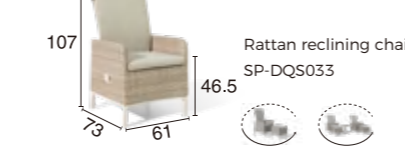

Textilene dinner chair  
SP-DQS028

Rope dinner chair  
SP-DQS029

**FINO**

Textilene rope chair  
SP-DQS030

**VITO**

Alum.textilene  
reclining chair  
SP-DQS031

Alum. footstool  
SP-DQS032

**LILLY**