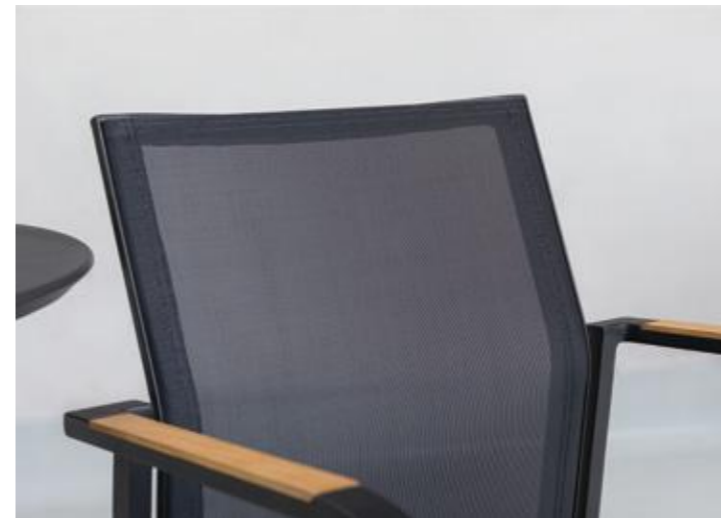

Zen
Bistro set with
textilene chair