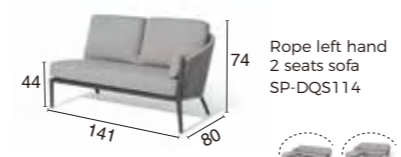

LUVIA SOFA SET