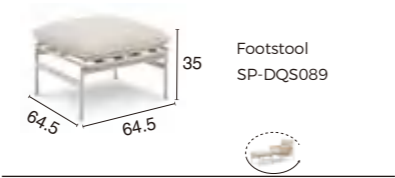

ELEMENT SOFA SET