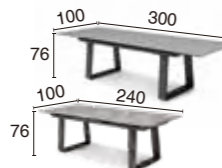

PARIS EXTENDED