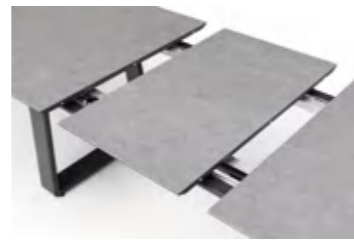

## Ravenna

Alum. 4 seats rope chair with round teak dinner table

Alum. round dinner table  
Dia130\*H75CM

Alum. paris extended dinner table  
W240/300\*D100\*H76CM

Alum. rectangle dinner table  
W230\*D100\*H75CM