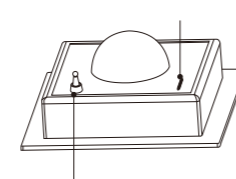

LAMP OPERATION

USB TYPE-C PORT

Easily chargeable via USB Type-C port /Solar panel.
Charging with USB-Type power adapter or connection
to a computer USB port are supported.

Three Brightness Settings
dimmable 30% | 50% | 100%
automatic 100%, full capacity

Operation after 5 hours charge by direct sunlight
setting 1 light intensity 30% | duration up to 10h
setting 2 light intensity 50% | duration up to 8h
setting 3 light intensity 100% | duration up to 5h

Fully charged by USB-C
setting 1 light intensity 30% | duration up to 24h
setting 2 light intensity 50% | duration up to 12h
setting 3 light intensity 100% | duration up to 7h

Power Switch

Switch can select 3 brightness levels and automatic
operation. Simply switch and switch again to set up
the lamp luminance from 30% to 50% to 100%.
Switch to A for automatic operation at night.

TROUBLESHOOTING

The light is not as bright as normal	Please try to charge with the USB cable • Please check with switch and select higher luminance.
The light turns on during the day	Please check if the switch is set to ON.If yes, switch it to the middle - OFF, or A, auto.