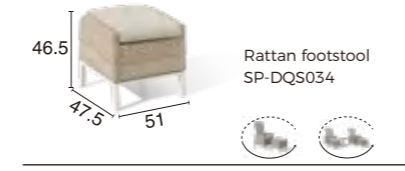

Fabric reclining chair
SP-DQS035

Rattan footstool
SP-DQS034

PETER