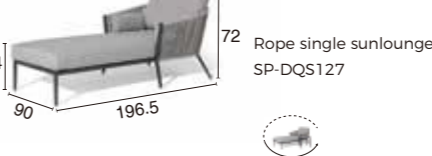

LUVIA SOFA SET