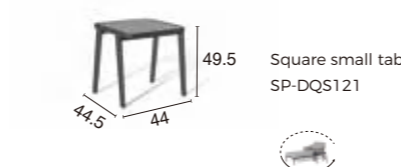

LUVIA SOFA SET