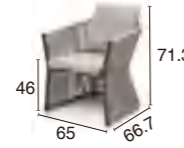

ELSA

ONDA

RAVENNA SOFA SET

ATLANTA SOFA SET

AXIS EXTENDED

RAVENNA DAYBED

ATLANTA SUNLOUNGER

PARIS EXTENDED

TINNER

LOVE BRASKET

RAVENNA

BEAN

EBER SOFA SET

RAVENNA DAYBED

RAVENNA ROUND SUNG

YACHT

LIZ

RAVENNA SUNLOUNGER

MILAN