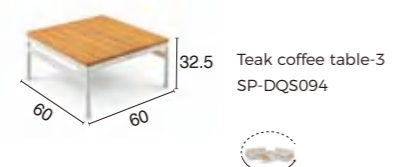

OLIVIA SOFA SET