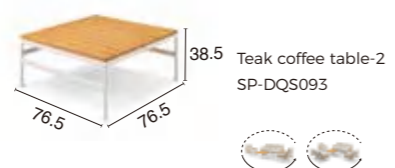

OLIVIA SOFA SET