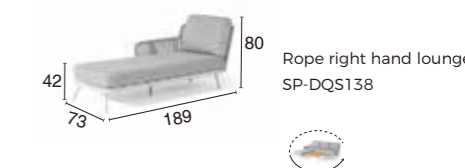

TOMA SOFA SET