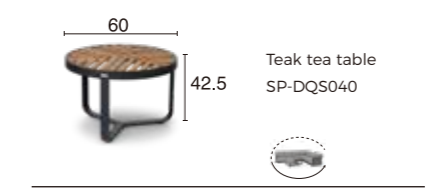

Fabric 3person right sofa
SP-DQS041

Teak tea table
SP-DQS040

VITORIA