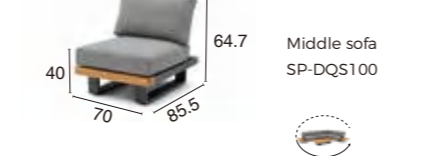

PANAMA SOFA SET