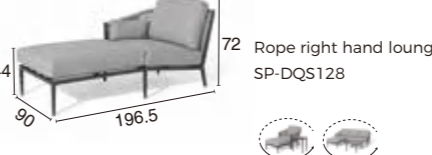

LUVIA SOFA SET