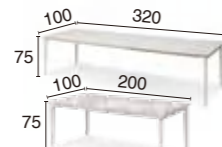

AXIS EXTENDED