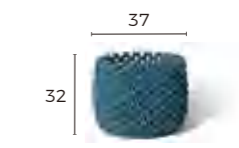

Green love basket  
SP-DQS074

Round dinner table  
dia1300  
SP-DQS144

**RAVENNA**

Rope dinner chair  
SP-DQS153

Tinner -L  
SP-DQS162

Square ottoman  
SP-DQS058

Small side glass table  
SP-DQS067

Blue love basket  
SP-DQS075