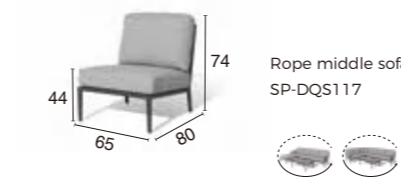

LUVIA SOFA SET