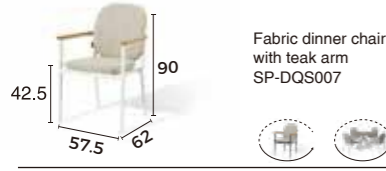

Teak tea table  
SP-DQS004

Teak side table  
SP-DQS005

**ATLANTA SUNLOUNGER**

Fabric Sunlounger  
SP-DQS006

**ATLANTA DINNER SET**

Fabric dinner chair  
with teak arm  
SP-DQS007

Teak round dinner table  
SP-DQS008