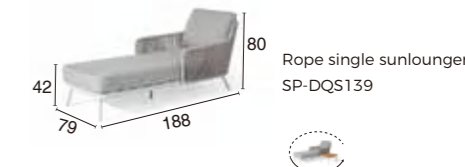

TOMA SOFA SET