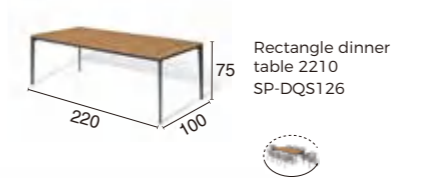

LUVIA SOFA SET