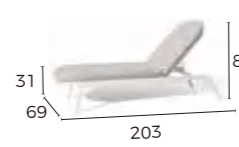

**AXIS EXTENDED**

Extended rock slab  
dinner table  
SP-DQS151

Rectangle firepit table  
SP-DQS160

Curved corner section  
SP-DQS056

**RAVENNA DAYBED**

Daybed  
SP-DQS065

**ATLANTA SUNLOUNGER**

Fabric sunlounger  
Full alum.frame  
SP-DQS006