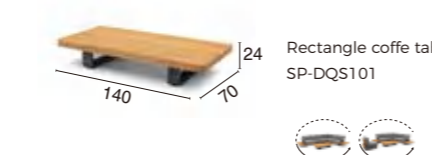

PANAMA SOFA SET