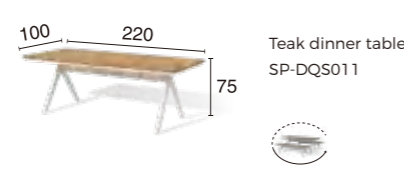

Teak bar chair
SP-DQS012