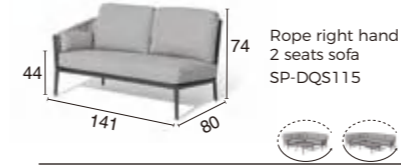

LUVIA SOFA SET