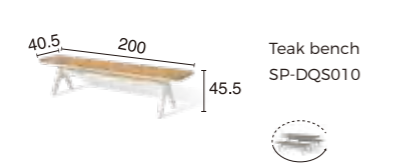

Teak dinner table
SP-DQS011

ATLANTA DINNER SET

Teak bench
SP-DQS010