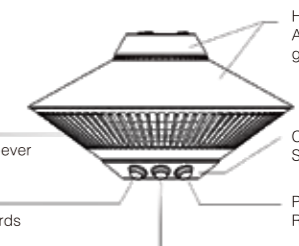

EXTENSION RODS SET  
 Ø180\*H1910MM

TWILIGHT MINI-M  
 Ø180\*H580MM

T WILIGHT LARGE-L  
 Ø210\*H680MM

**HEATER OPERATION**

IP55

Weatherproof design

Alum. Grille  
 Elegant and lasts for good never  
 rust

Power ON/OFF switch  
 Left one for heating backwards