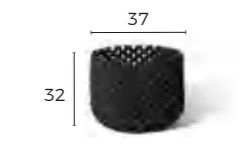

Black love basket
SP-DQS076