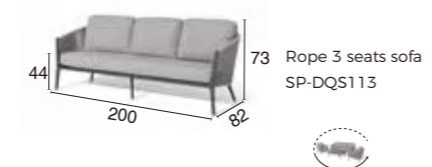

LUVIA SOFA SET