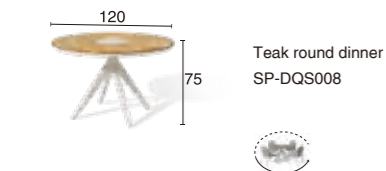

Teak tea table  
SP-DQS004

Teak side table  
SP-DQS005

**ATLANTA SUNLOUNGER**

Fabric Sunlounger  
SP-DQS006

**ATLANTA DINNER SET**

Fabric dinner chair  
with teak arm  
SP-DQS007

Teak round dinner table  
SP-DQS008