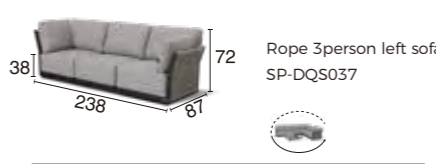

Rope 3person right sofa
SP-DQS038

RAVENNA

Rope 3person left sofa
SP-DQS037