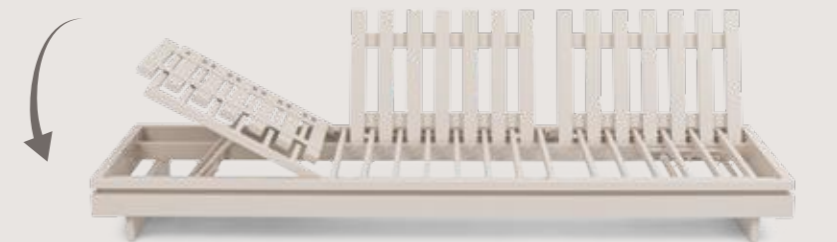

Alum. 3 seats double lounger sofa frame
W222*D80*H64CM