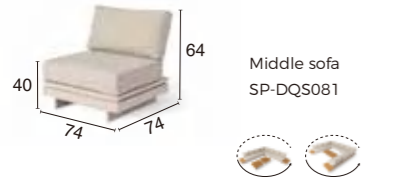

ELEMENT SOFA SET