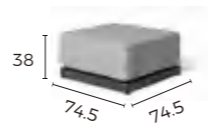

Green love basket  
SP-DQS074

Round dinner table  
dia1300  
SP-DQS144

**RAVENNA**

Rope dinner chair  
SP-DQS153

Tinner -L  
SP-DQS162

Square ottoman  
SP-DQS058

Small side glass table  
SP-DQS067

Blue love basket  
SP-DQS075