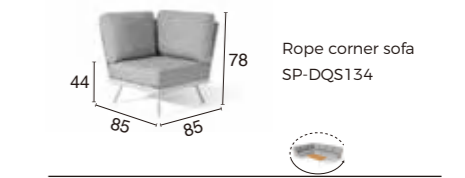

TOMA SOFA SET