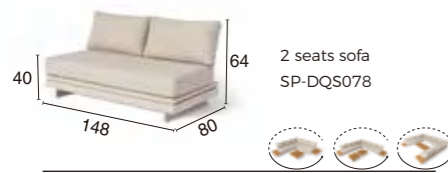

ELEMENT SOFA SET