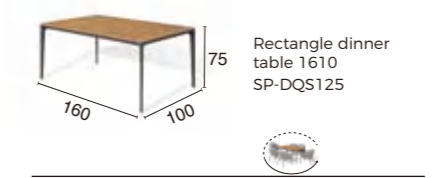

LUVIA SOFA SET