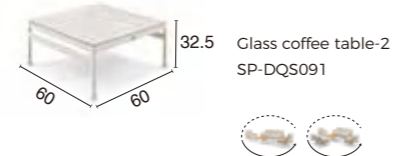

ELEMENT SOFA SET