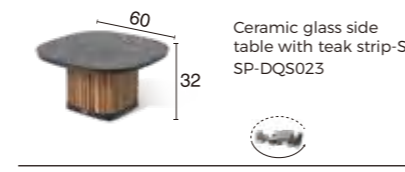

**YACHT**

Teak single sofa  
SP-DQS019

Teak double sofa  
SP-DQS020

Teak 3person sofa  
SP-DQS021

**YACTIE**

Ceramic glass side  
table with teak strip-L  
SP-DQS022

Ceramic glass side  
table with teak strip-S  
SP-DQS023