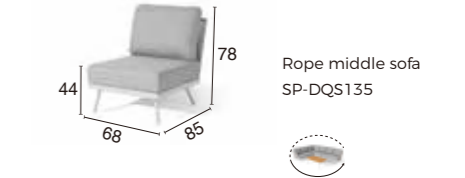

TOMA SOFA SET