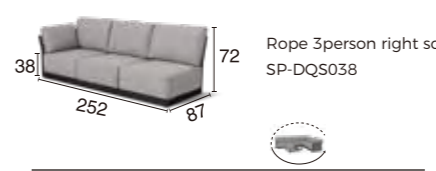

Ceramic glass tea table
SP-DQS039