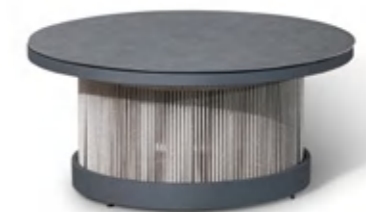

# Ravenna

Modular Series  
combination

Modula corner  
sofa set

Modula mini curved  
corner sofa set

Modula large corner rope  
sofa set with hi/ low table

Hi/ low table  
Dia90\* H35/ 53CM

Left hand double rope  
sofa set with ceramic glass table