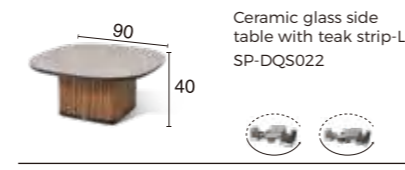

**YACHT**

Teak single sofa  
SP-DQS019

Teak double sofa  
SP-DQS020

Teak 3person sofa  
SP-DQS021

**YACTIE**

Ceramic glass side  
table with teak strip-L  
SP-DQS022

Ceramic glass side  
table with teak strip-S  
SP-DQS023