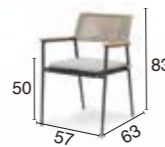

ELSA

ONDA

RAVENNA SOFA SET

ATLANTA SOFA SET

AXIS EXTENDED

RAVENNA DAYBED

ATLANTA SUNLOUNGER

PARIS EXTENDED

TINNER

LOVE BRASKET

RAVENNA

BEAN

EBER SOFA SET

RAVENNA DAYBED

RAVENNA ROUND SUNG

YACHT

LIZ

RAVENNA SUNLOUNGER

MILAN