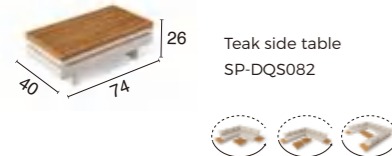

ELEMENT SOFA SET