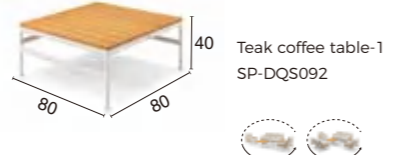

ELEMENT SOFA SET