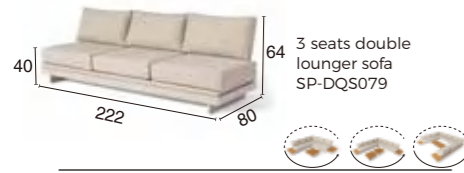

ELEMENT SOFA SET