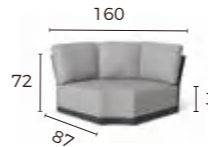

ELSA

ONDA

RAVENNA SOFA SET

ATLANTA SOFA SET

AXIS EXTENDED

RAVENNA DAYBED

ATLANTA SUNLOUNGER

PARIS EXTENDED

TINNER

LOVE BRASKET

RAVENNA

BEAN

EBER SOFA SET

RAVENNA DAYBED

RAVENNA ROUND SUNG

YACHT

LIZ

RAVENNA SUNLOUNGER

MILAN