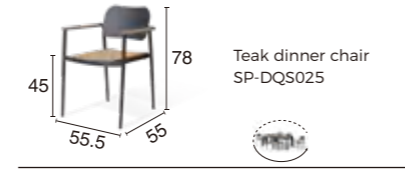

Plate dinner chair
SP-DQS026

PIER

Teak dinner chair
SP-DQS025