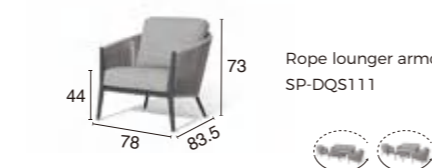

LUVIA SOFA SET