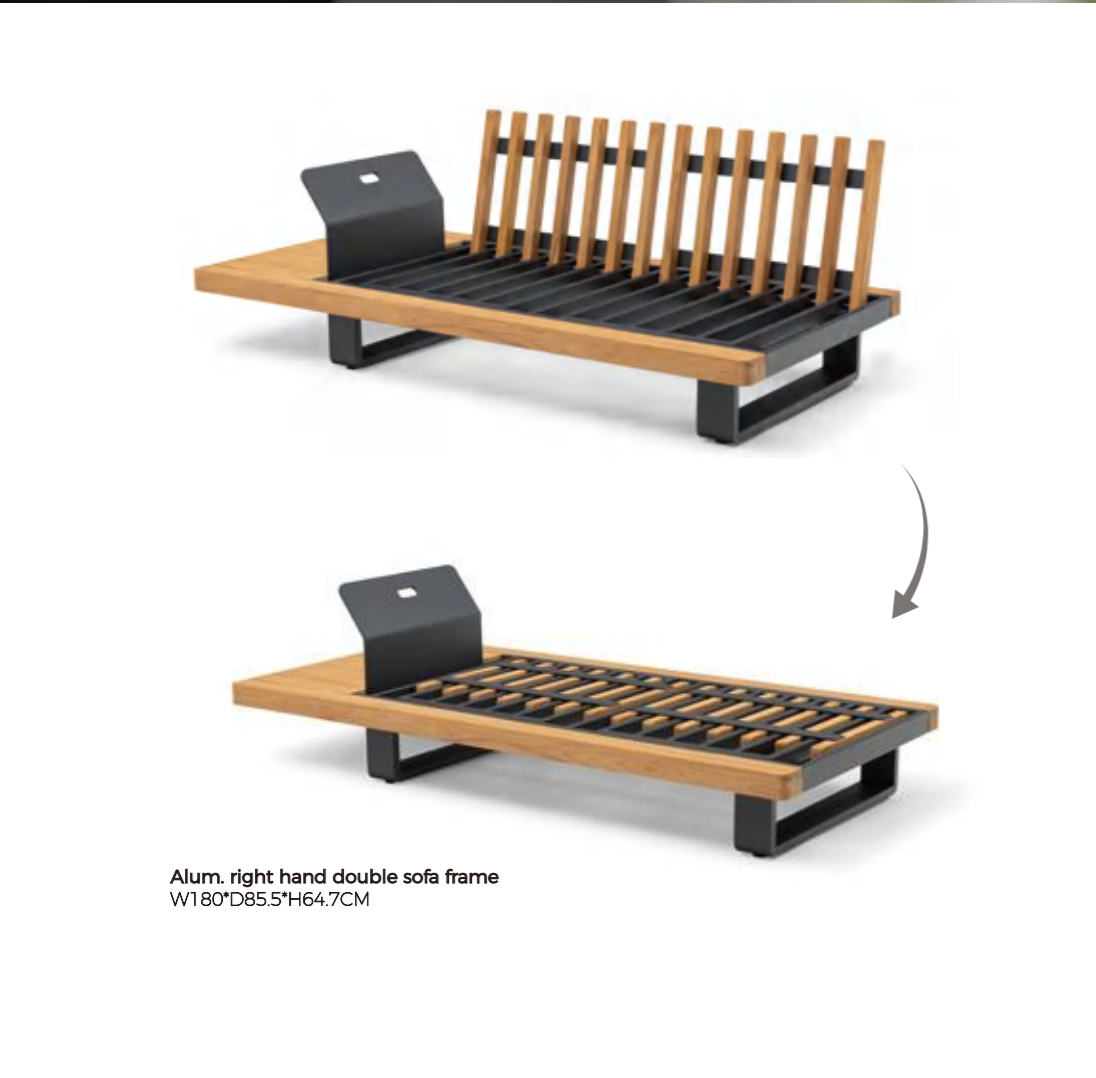

# Olivia

Alum. rope lounge armchair  
with footstool

Alum. corner sofa frame  
W85.5\*D85.5\*H64.7CM

Alum. right hand double sofa frame  
W180\*D85.5\*H64.7CM