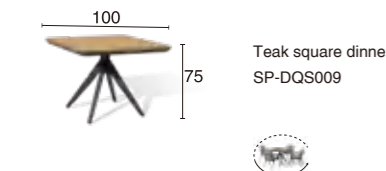

Teak tea table  
SP-DQS004

Teak side table  
SP-DQS005

**ATLANTA SUNLOUNGER**

Fabric Sunlounger  
SP-DQS006

**ATLANTA DINNER SET**

Fabric dinner chair  
with teak arm  
SP-DQS007

Teak round dinner table  
SP-DQS008