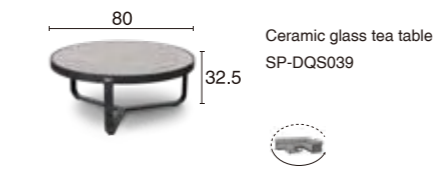

ATLANTA SOFA SET

ATLANTA SUNLOUNGER

ATLANTA DINNER SET

ATLANTA DINNER SET

BELLA

AXIS

AXIS EXTENDED

NOA

AIMMI

YACHT

YACTIE

YACHTIE

PIER

ZEN

TIMMI

FINO

VITO

LILLY

PETER

RAVENNA

VITORIA

AEGEAN

AEGEAN

BAY

LEIS