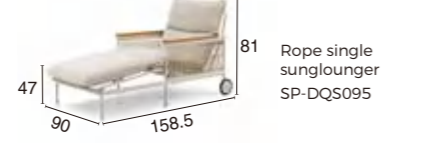

OLIVIA SOFA SET